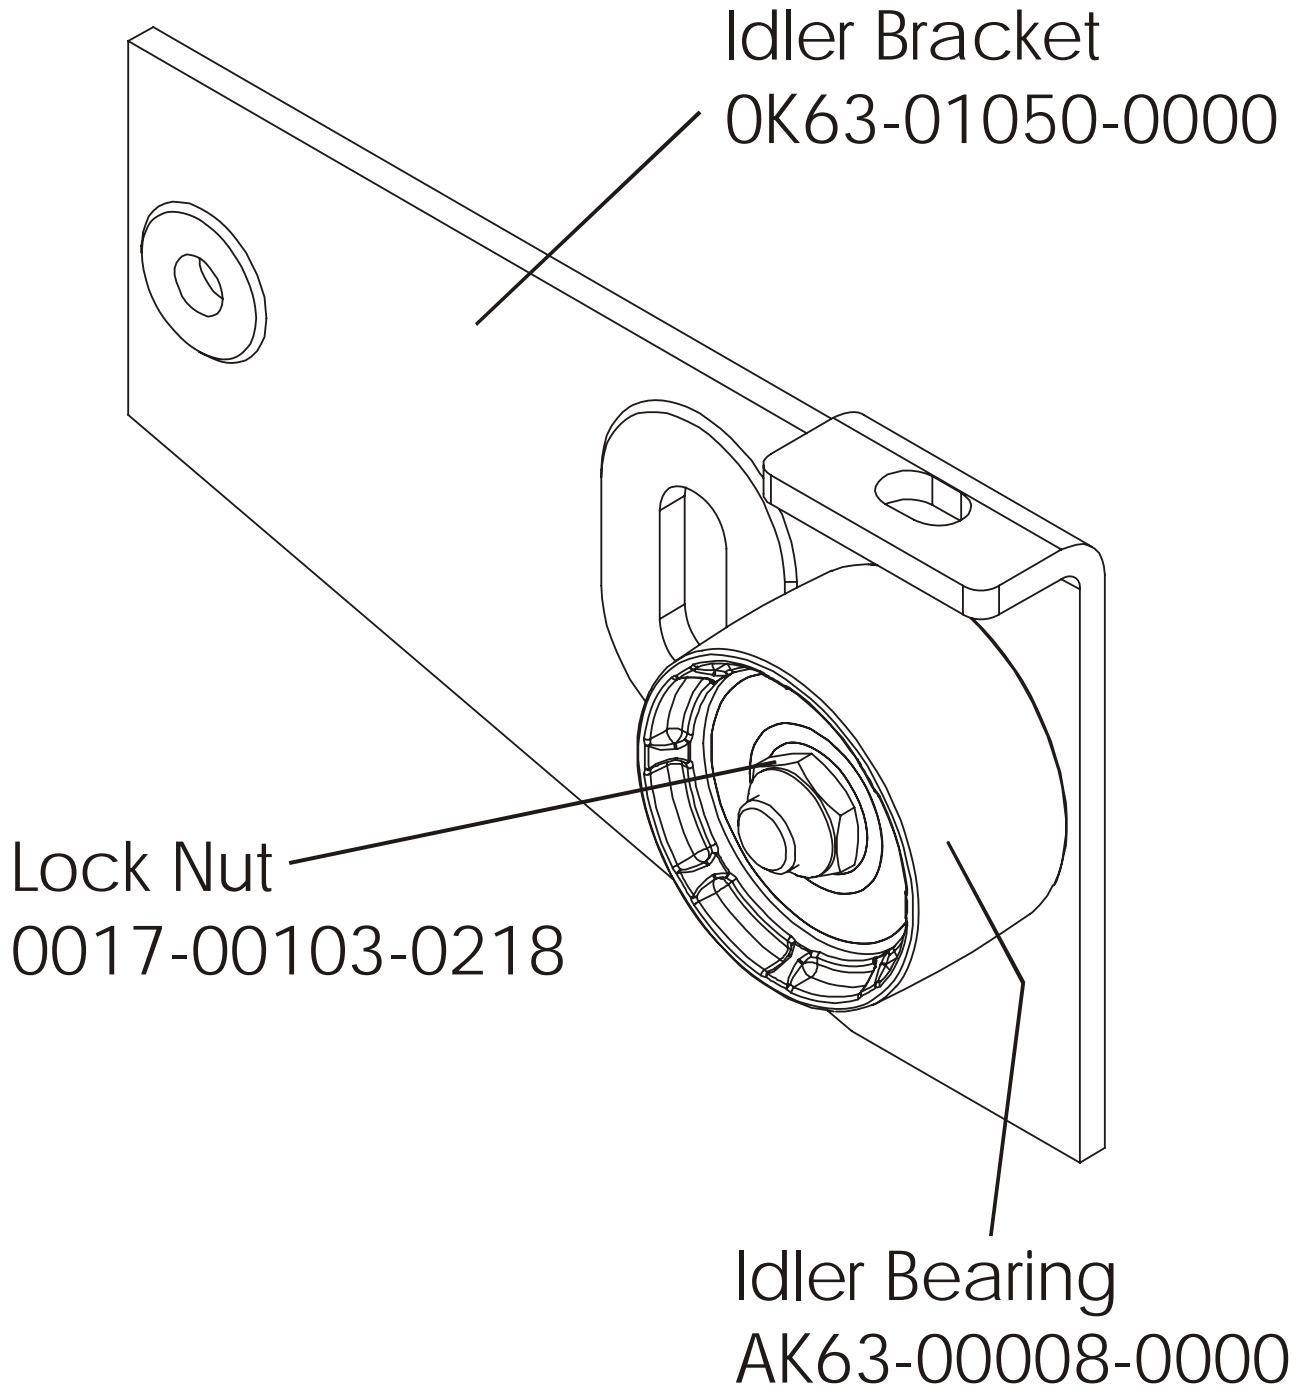

Idler Bracket Assembly – AK63-00021-0000